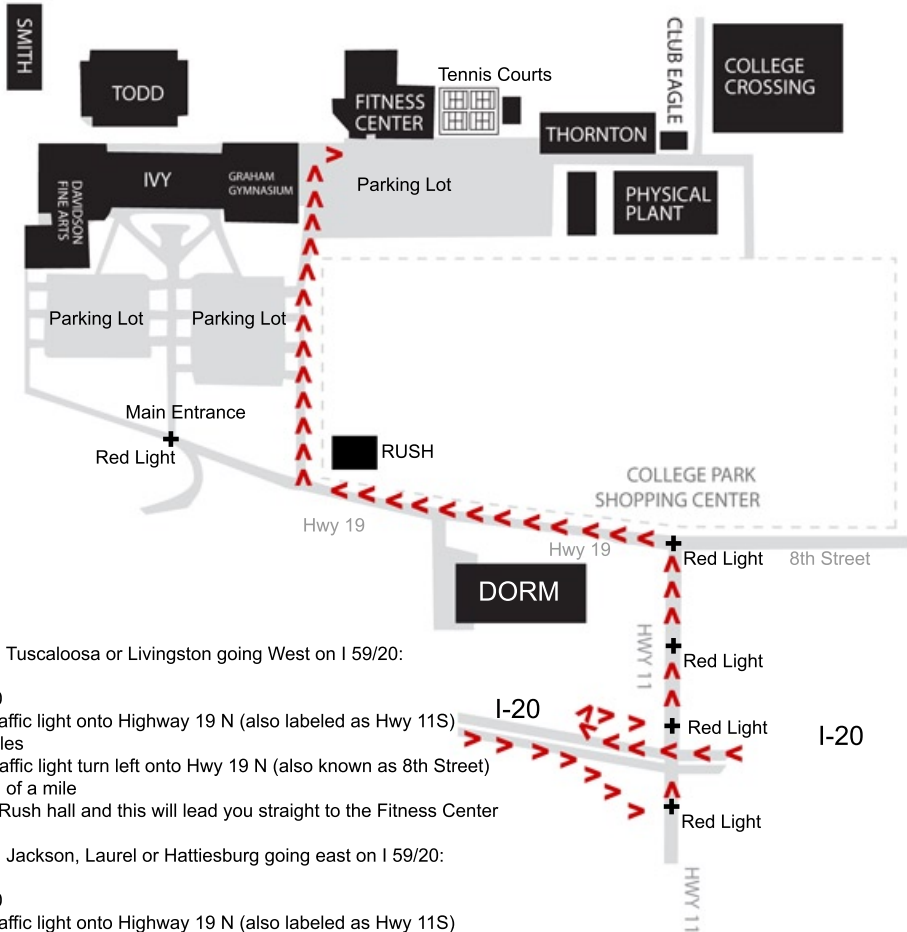

CAMPUS MAP

If traveling from Tuscaloosa or Livingston going West on I 59/20:

- Take exit 150
- Turn left at traffic light onto Highway 19 N (also labeled as Hwy 11S)
- Travel 1.3 miles
- At the third traffic light turn left onto Hwy 19 N (also known as 8th Street)
- Travel 2/10th of a mile
- Turn right at Rush hall and this will lead you straight to the Fitness Center

If traveling from Jackson, Laurel or Hattiesburg going east on I 59/20:

- Take exit 150
- Turn left at traffic light onto Highway 19 N (also labeled as Hwy 11S)
- Travel 1.3 miles
- At the fourth traffic light turn left onto Hwy 19 N (also known as 8th Street)
- Travel 2/10th of a mile
- Turn right at Rush hall and this will lead you straight to the Fitness Center